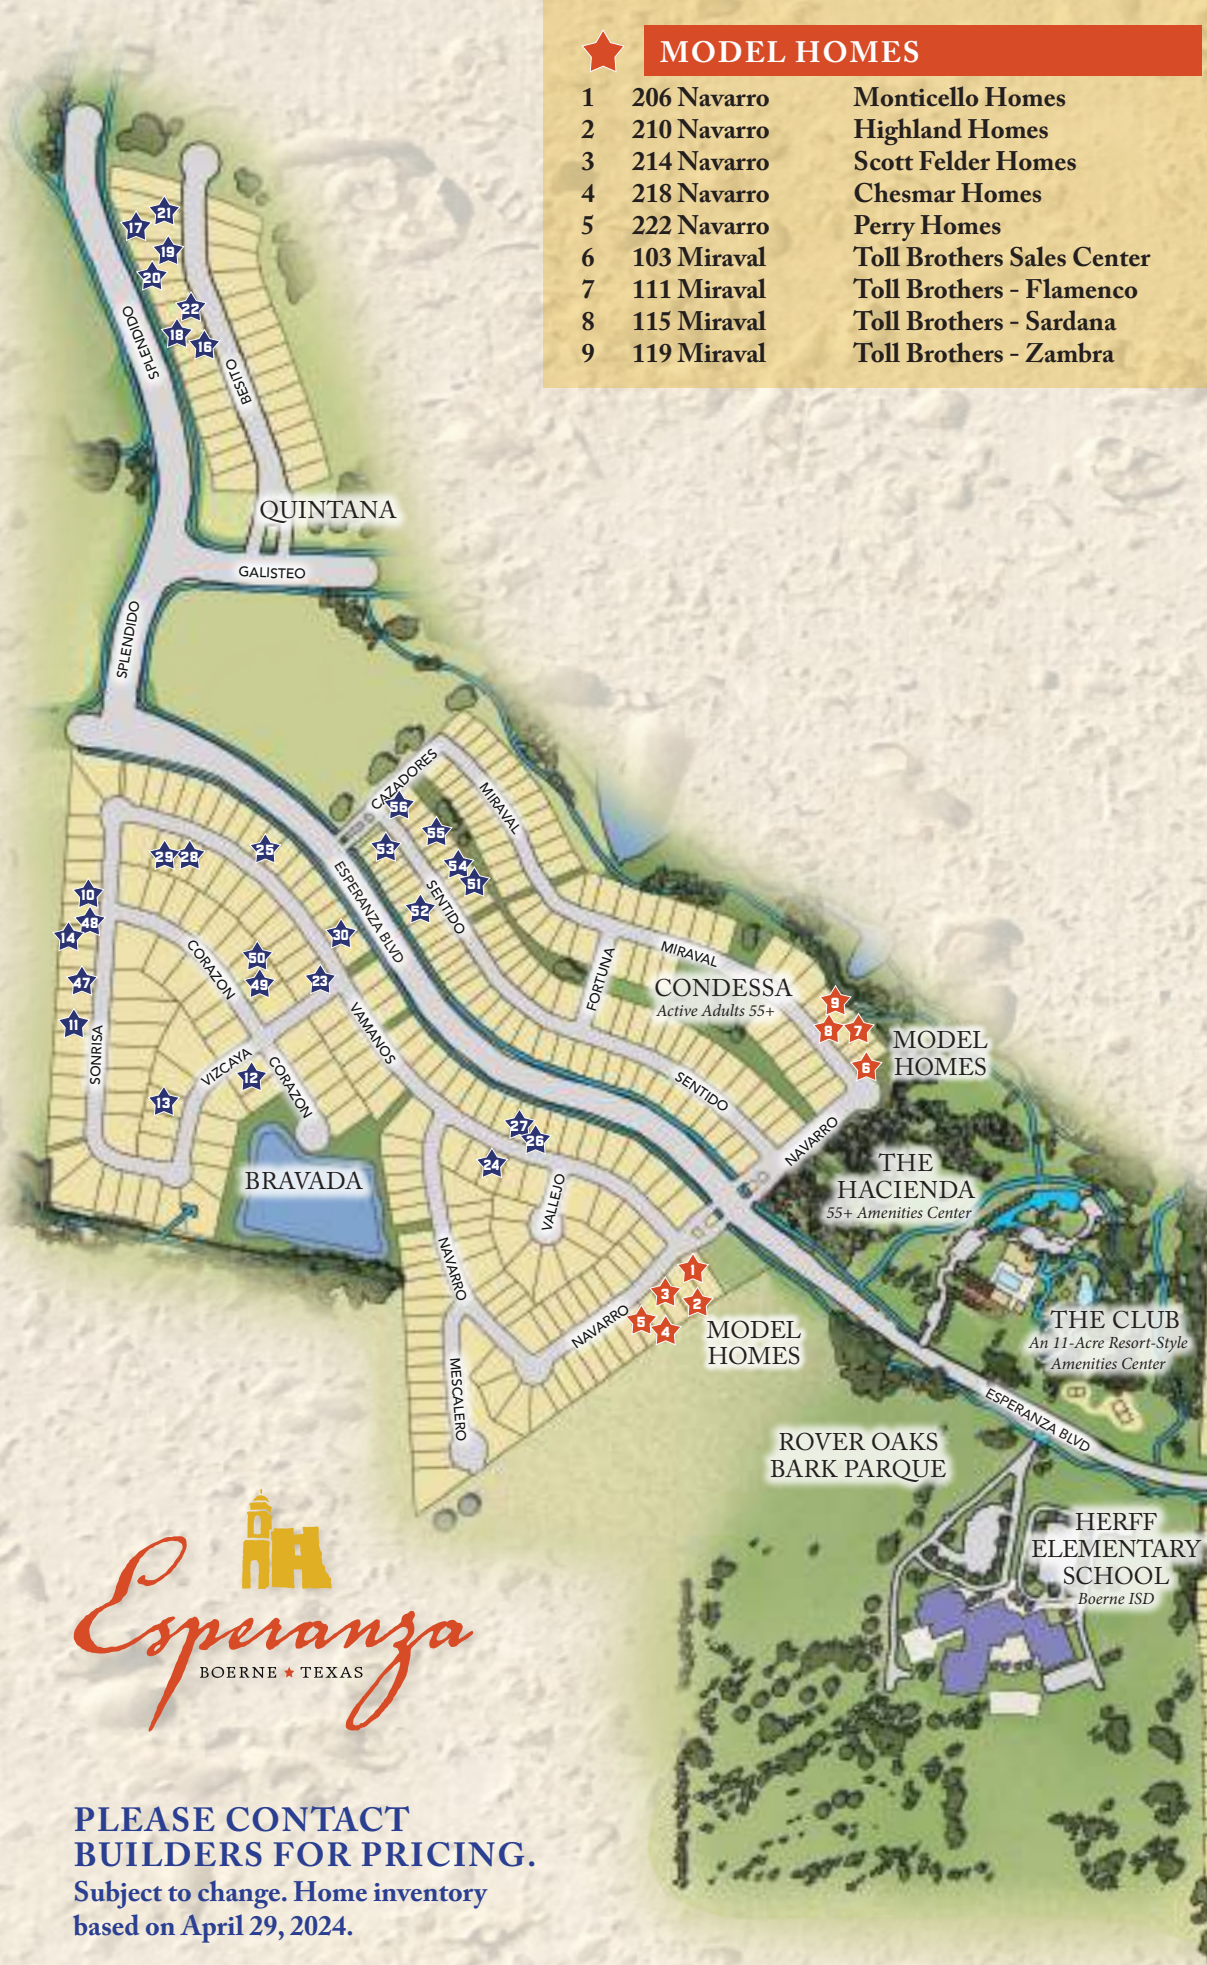

★ MONTICELLO HOMES – BRAVADA				
47	150 Sonrisa	3,000 sqft	4 / 3.5 / 2 Car Garage	June 2024
48	162 Sonrisa	2,378 sqft	3 / 2.5 / 2 Car Garage	September 2024
49	207 Corazon	2,914 sqft	4 / 3 / 3 Car Garage	AVAILABLE NOW
50	211 Corazon	2,582 sqft	4 / 3.5 / 3 Car Garage	AVAILABLE NOW

★ CHESMAR HOMES – BRAVADA				
23	402 Vamanos	2,826 sqft	4 / 3.5 / 3 Car Garage	AVAILABLE NOW
24	210 Vamanos	2,824 sqft	4 / 3 / 2.5 Car Garage	AVAILABLE NOW
25	433 Vamanos	2,526 sqft	3 / 2.5 / 2.5 Car Garage	August 2024
26	201 Vamanos	2,340 sqft	4 / 3 / 2.5 Car Garage	August 2024
27	205 Vamanos	2,526 sqft	3 / 2.5 / 2.5 Car Garage	September 2024
28	450 Vamanos	2,526 sqft	3 / 2.5 / 3 Car Garage	October 2024
29	456 Vamanos	3,033 sqft	5 / 4.5 / 3 Car Garage	October 2024

★ TOLL BROTHERS – CONDESSA ACTIVE ADULTS 55+				
51	223 Sentido	1,959 sqft	2 / 2 / 2 Car Garage	September 2024
52	228 Sentido	1,760 sqft	2 / 2 / 2 Car Garage	September 2024
53	241 Sentido	1,959 sqft	2 / 2 / 2 Car Garage	September 2024
54	227 Sentido	2,425 sqft	3 / 3 / 2 Car Garage	October 2024
55	231 Sentido	1,954 sqft	2 / 2.5 / 3 Car Garage	October 2024
56	253 Sentido	1,959 sqft	2 / 2 / 2 Car Garage	October 2024

PLEASE CONTACT BUILDERS FOR PRICING.
Subject to change. Home inventory based on April 29, 2024.